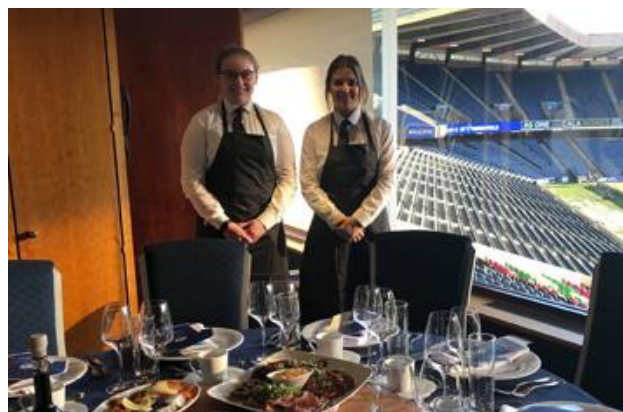

This is the first ever clash between the world's greatest touring side and the Brave Blossoms in the match that will raise the curtain for the eagerly awaited Tour to South Africa next year. The home of Scottish Rugby has a variety of modern facilities delivering high quality experiences accompanied by luxury food and drink.

The Murrayfield Boxes are the only facility at BT Murrayfield with views over the pitch and direct access to your seats in the stadium. They accommodate up to 14 seated guests or up to 20 standing. Before and after the match, your box will be visited by legends of the game (past or present) who will interact with your guests and give a unique insight into the match.

YOUR HOSPITALITY INCLUDES

- Private Box for 14-20 guests
- Seats directly outside box with access throughout
- Private Bar
- Welcome drink on arrival
- 3-Course meal created by Executive Chef
- Fine wines chose by our sommelier
- Pre & post-match Q&A with player appearances
- Dedicated drinks host
- Souvenir programme and gift
- Halt-time refreshment
- Post-match supper